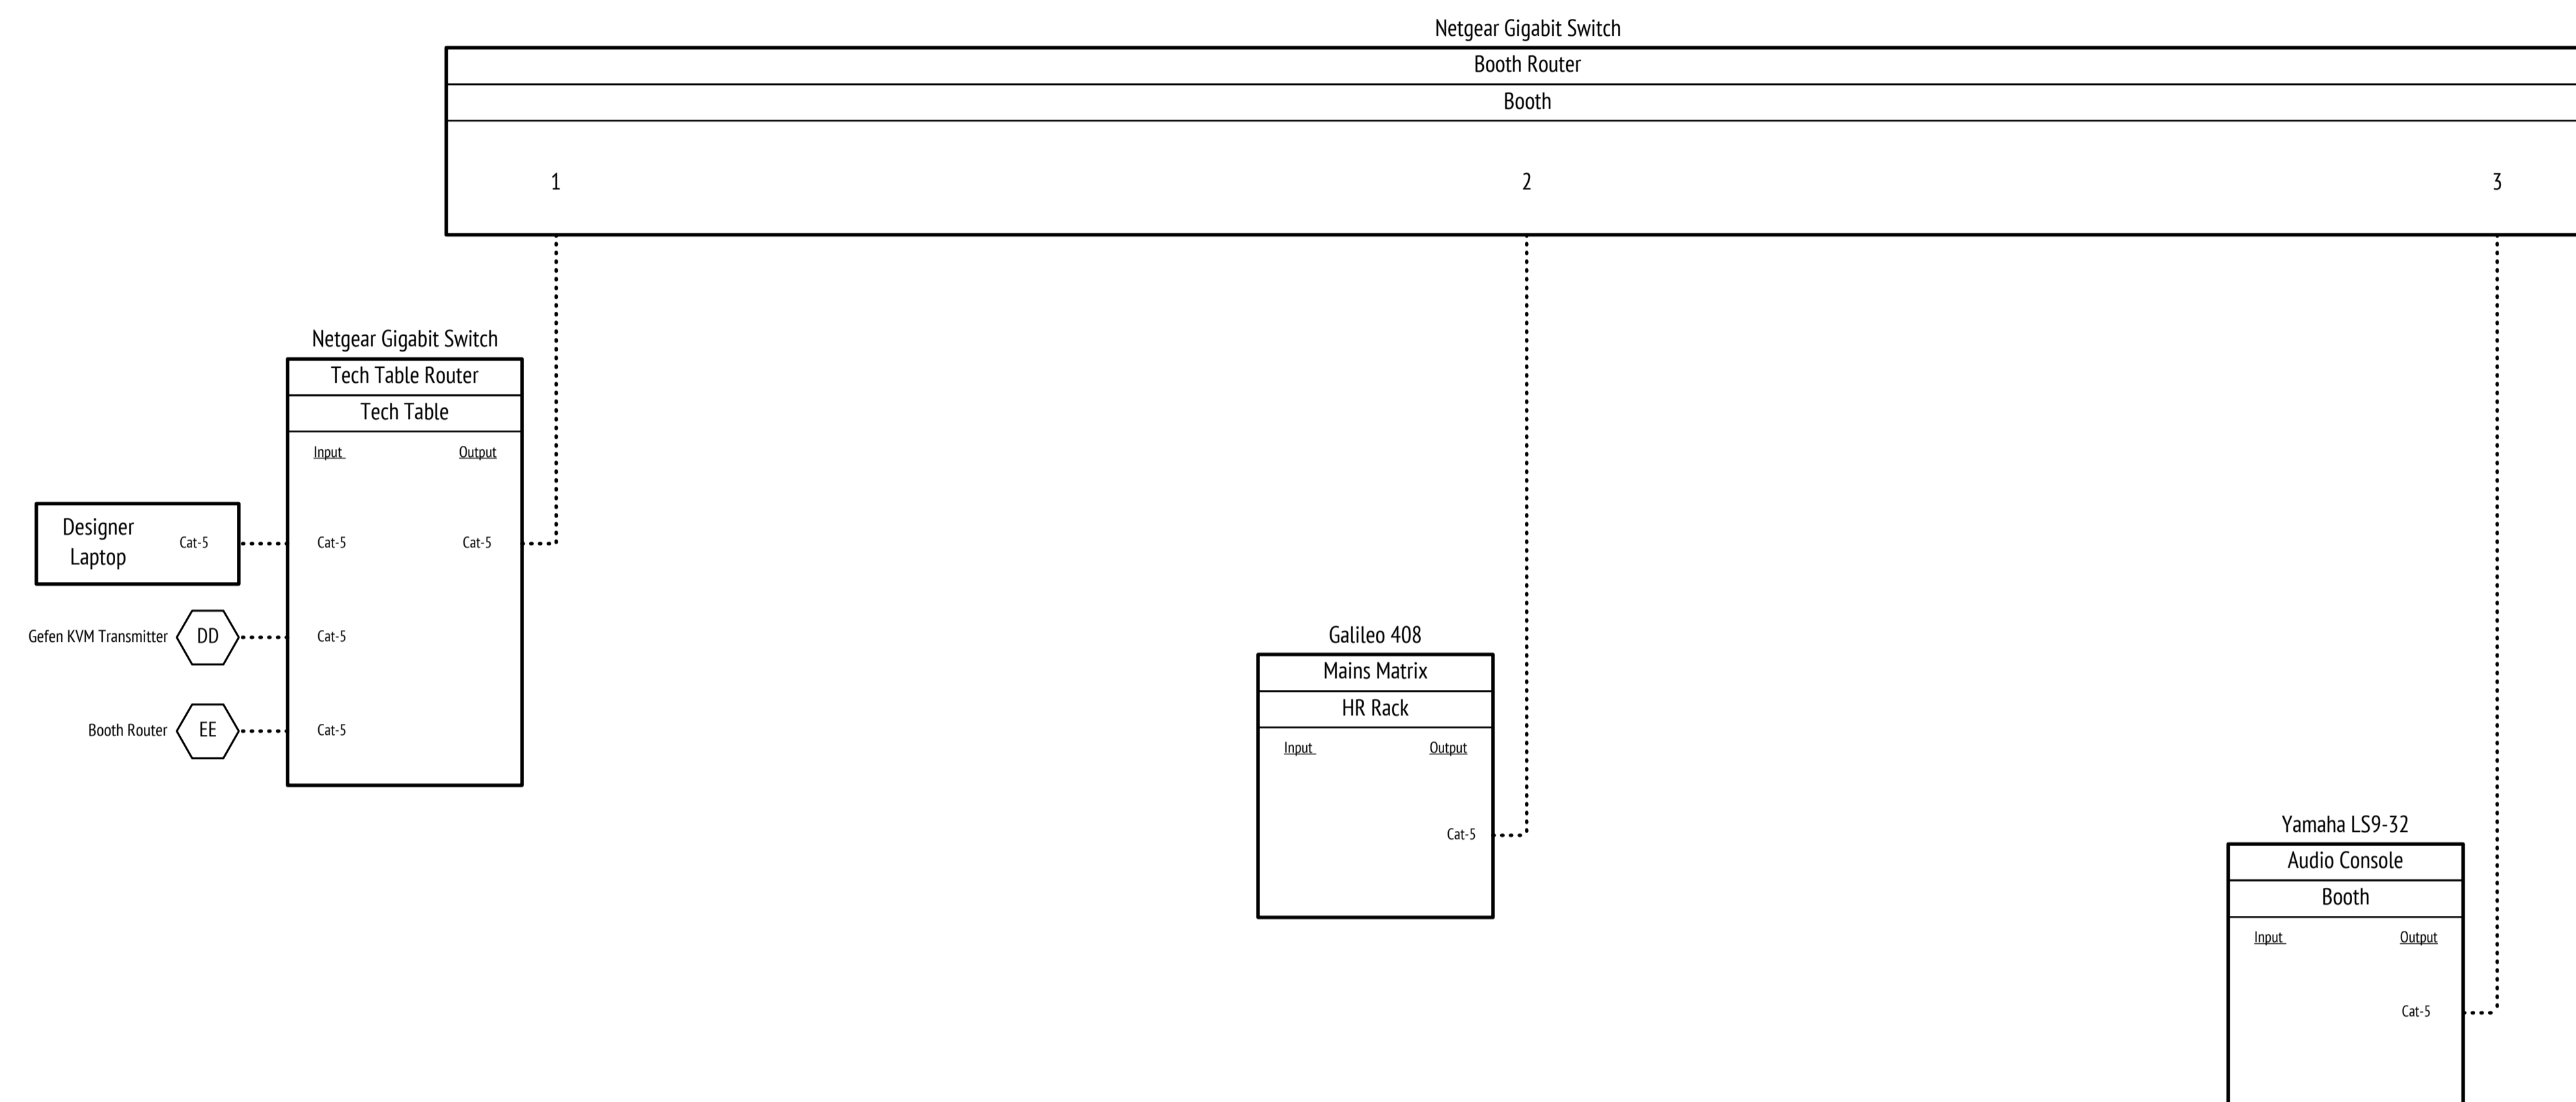

Drafted by:
Matt Glenn
301.807.0436
mrglenn@uci.edu
www.mgsounddesign.com

Robert Cohen Theater
UC Irvine Drama

CREATIVE TEAM

- Director **Gavin Cameron-Webb**
- Stage Manager **Amanda Novoa**
- Sound Designer **Matt Glenn**
- Lighting Designer **Stacie O'Hara**
- Costume Designer **Leanna Moore**
- Scenic Designer **David Phillips**
- Composer **Mark Caspary**
- Sound Assistant **Kelsi Halverson**

This drawing is a simplified representation of the structural aspects of the theater space. It cannot replace accurate architectural renderings from a qualified engineer. This drawing may not serve as a reference when making critical decisions regarding the structures depicted.

Network Diagram

Sound System Plot

Final

3 OF **3**

Submitted: Jan 24, 2014
Scale: No Scale