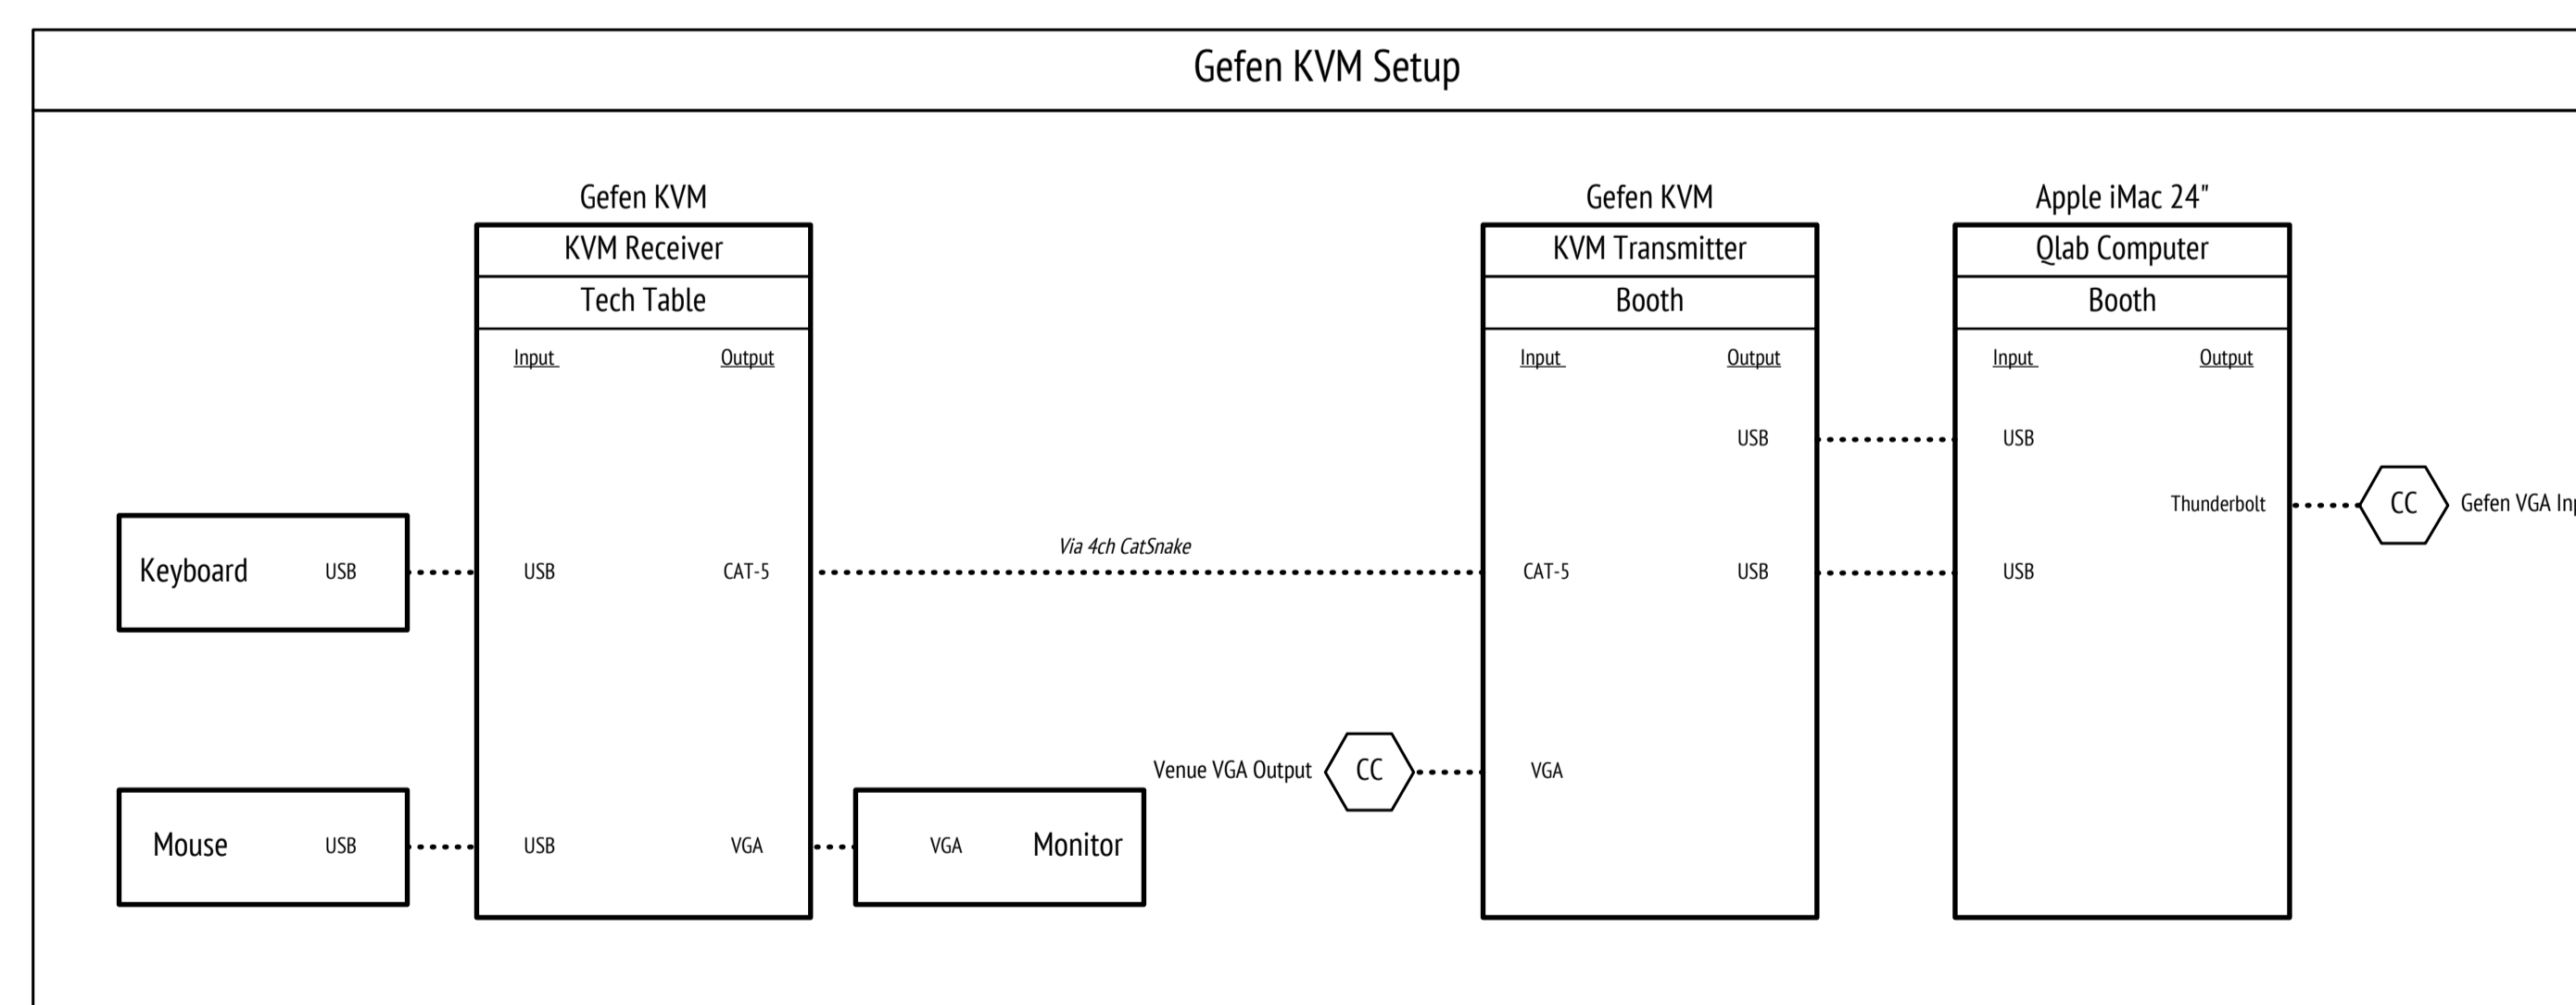

Drafted by:
Matt Glenn
301.807.0436
mrglenn@uci.edu
www.mgsounddesign.com

Robert Cohen Theater
UC Irvine Drama

CREATIVE TEAM

- Director **Gavin Cameron-Webb**
- Stage Manager **Amanda Novoa**
- Sound Designer **Matt Glenn**
- Lighting Designer **Stacie O'Hara**
- Costume Designer **Leanna Moore**
- Scenic Designer **David Phillips**
- Composer **Mark Caspary**
- Sound Assistant **Kelsi Halverson**

This drawing is a simplified representation of the structural aspects of the theater space. It cannot replace accurate architectural renderings from a qualified engineer. This drawing may not serve as a reference when making critical decisions regarding the structures depicted.

Network Diagram

Sound System Plot

Final

3 OF **3**

Submitted: Jan 24, 2014
Scale: No Scale