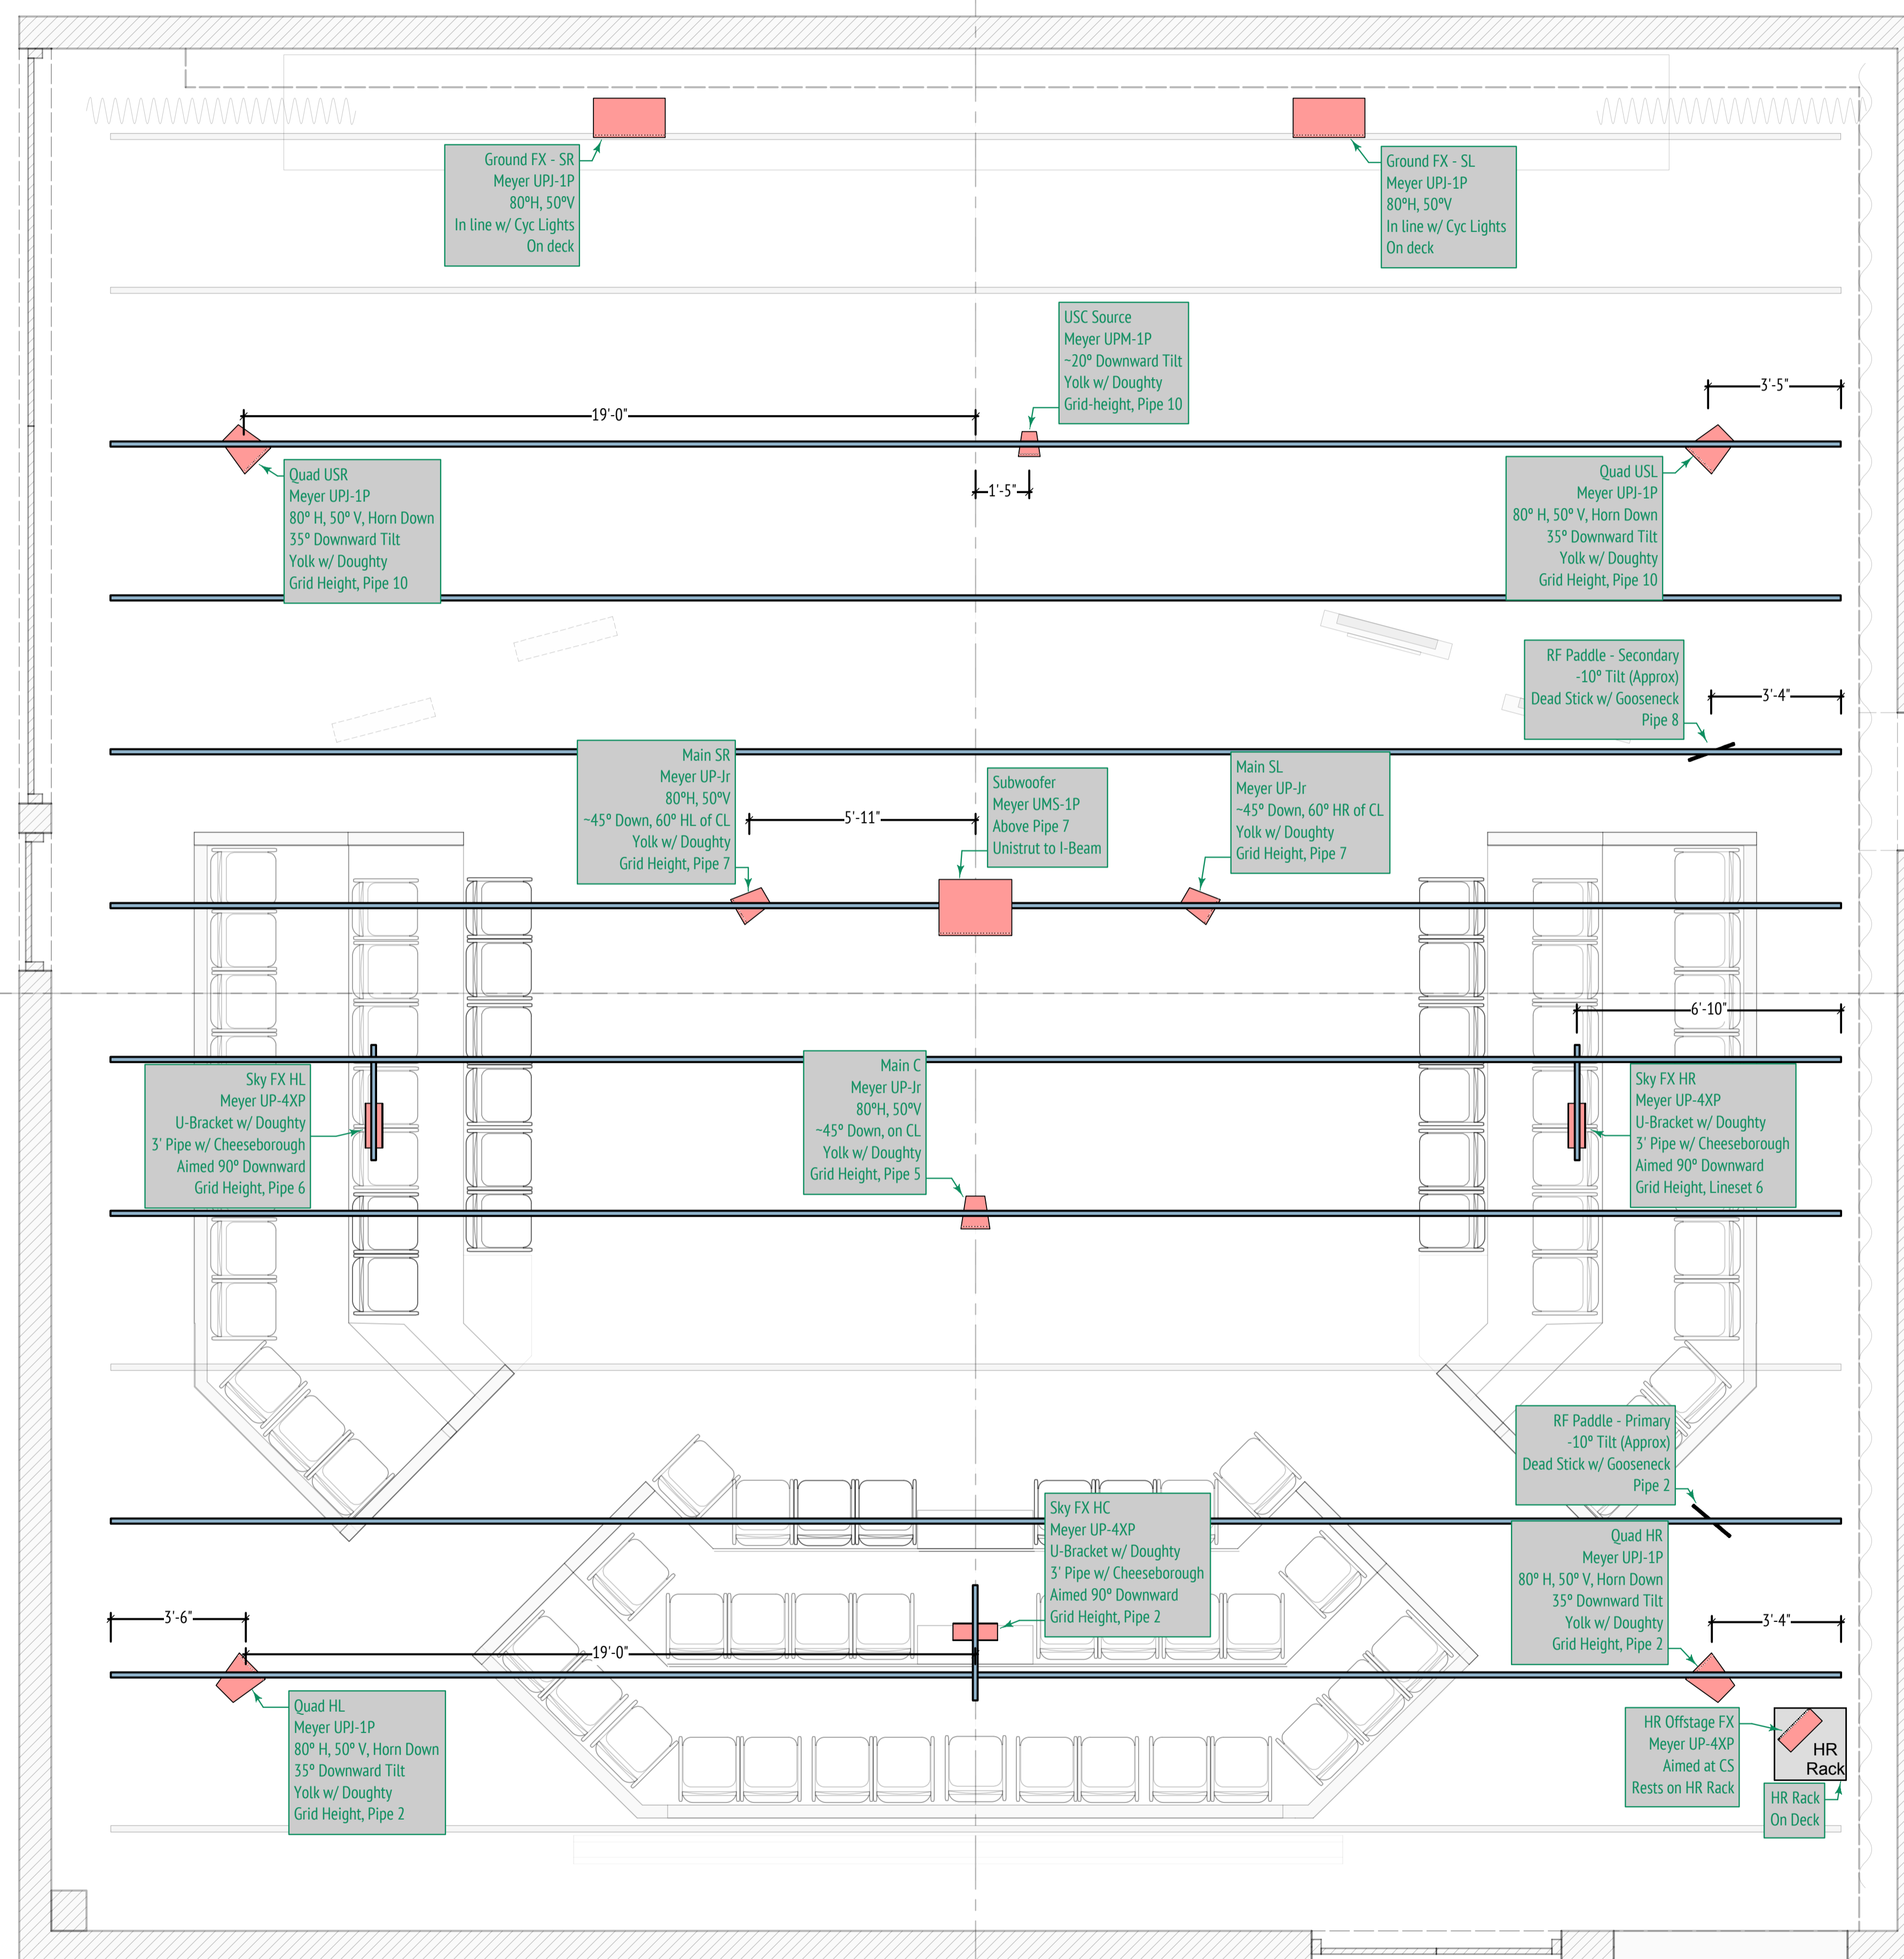

This drawing is a simplified representation of the structural aspects of the theater space. It cannot replace accurate architectural renderings from a qualified engineer. This drawing may not serve as a reference when making critical decisions regarding the structures depicted.

Groundplan

Sound System Plot

Final

1 OF 3

Submitted: Jan 24, 2014

Scale: 3/8" = 1'0"

Drafted by:
Matt Glenn
 301.807.0436
 mrglenn@uci.edu
 www.mgsounddesign.com

Robert Cohen Theater
 UC Irvine Drama