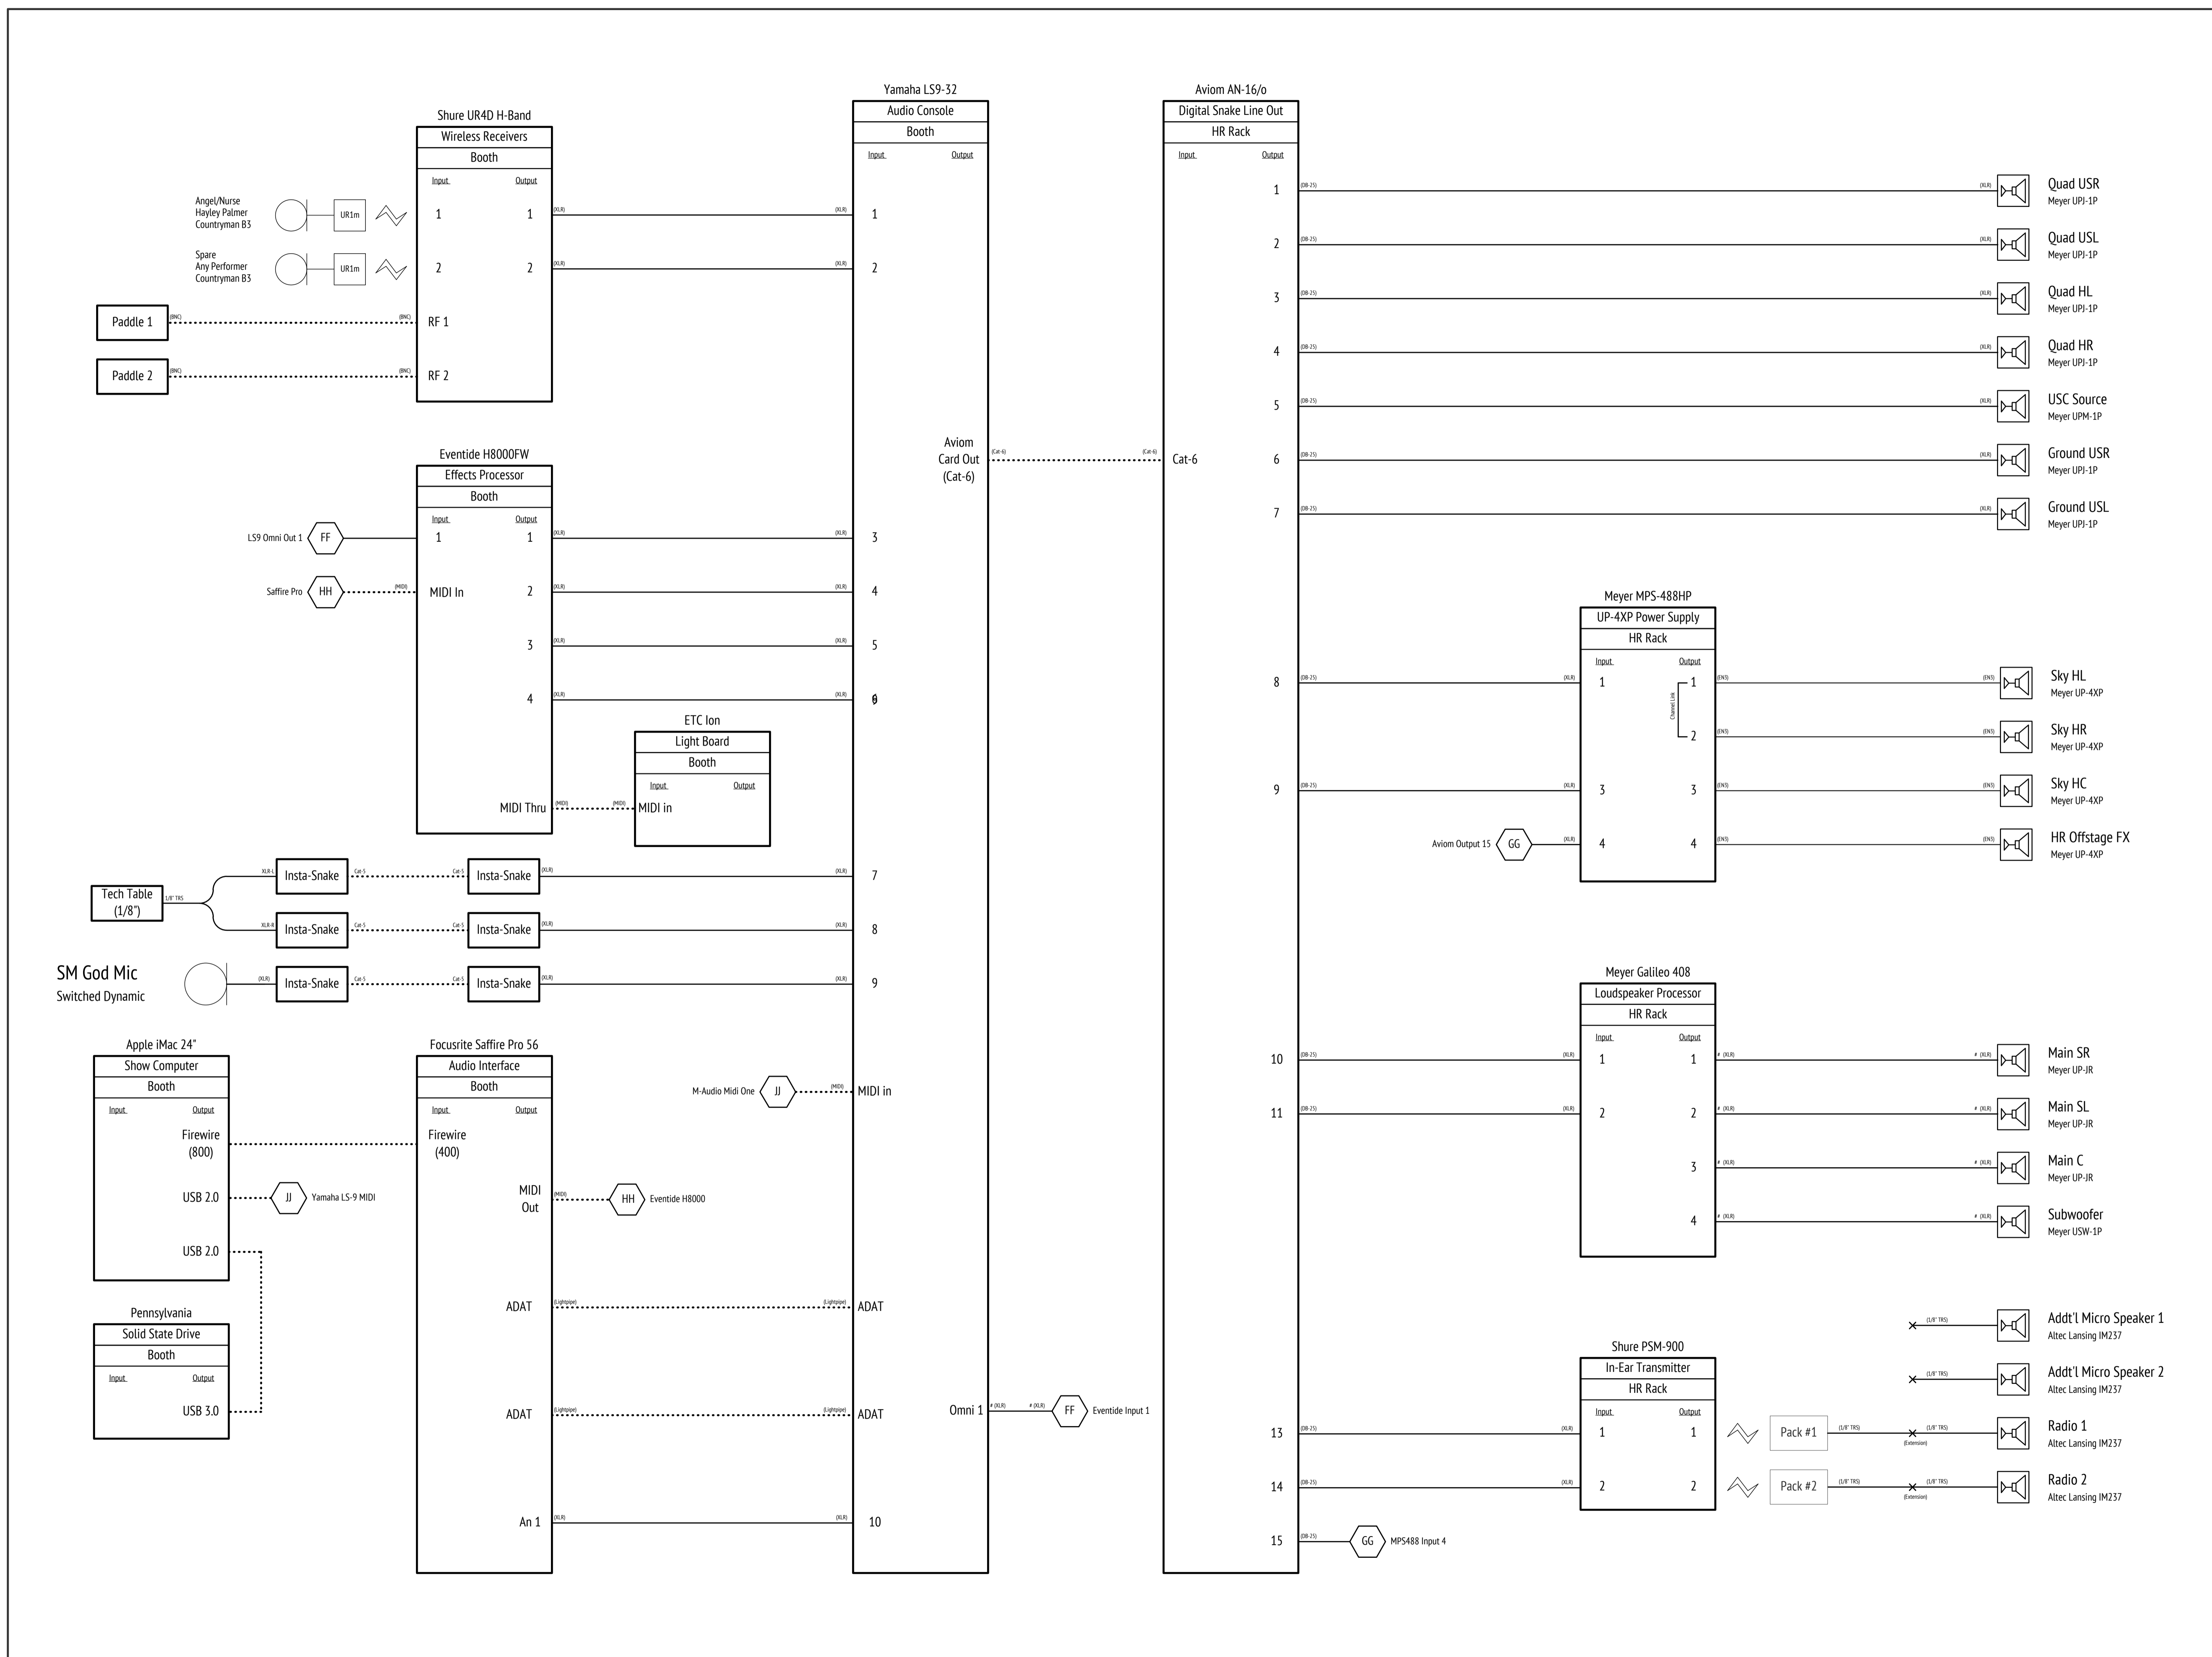

This drawing is a simplified representation of the structural aspects of the theater space. It cannot replace accurate architectural renderings from a qualified engineer. This drawing may not serve as a reference when making critical decisions regarding the structures depicted.

Signal Diagram

Sound System Plot

Final

2 OF 3

Submitted: Jan 24, 2014

Scale: No Scale

Drafted by:
Matt Glenn
 301.807.0436
 mrglenn@uci.edu
 www.mgsounddesign.com

Robert Cohen Theater
 UC Irvine Drama